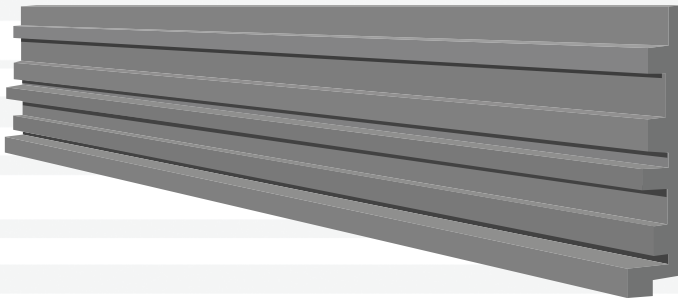

### Beautiful Design That is Neatly Finished

Overlap method between panels to hide screw head

## SCG Smartwood Decorative Wall Panel Modeena - M1

Size: 30 x 150 x 2.5 cm  
Color: Cement