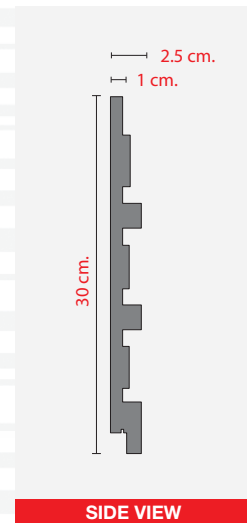

SCG Smartwood Decorative Wall Panel Modeena - M2

Size: 30 x 150 x 2.5 cm
Color: Cement