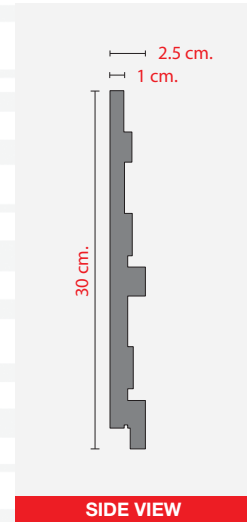

### Beautiful Design That is Neatly Finished

Overlap method between panels to hide screw head

## SCG Smartwood Decorative Wall Panel Modeena - M1

Size: 30 x 150 x 2.5 cm  
Color: Cement